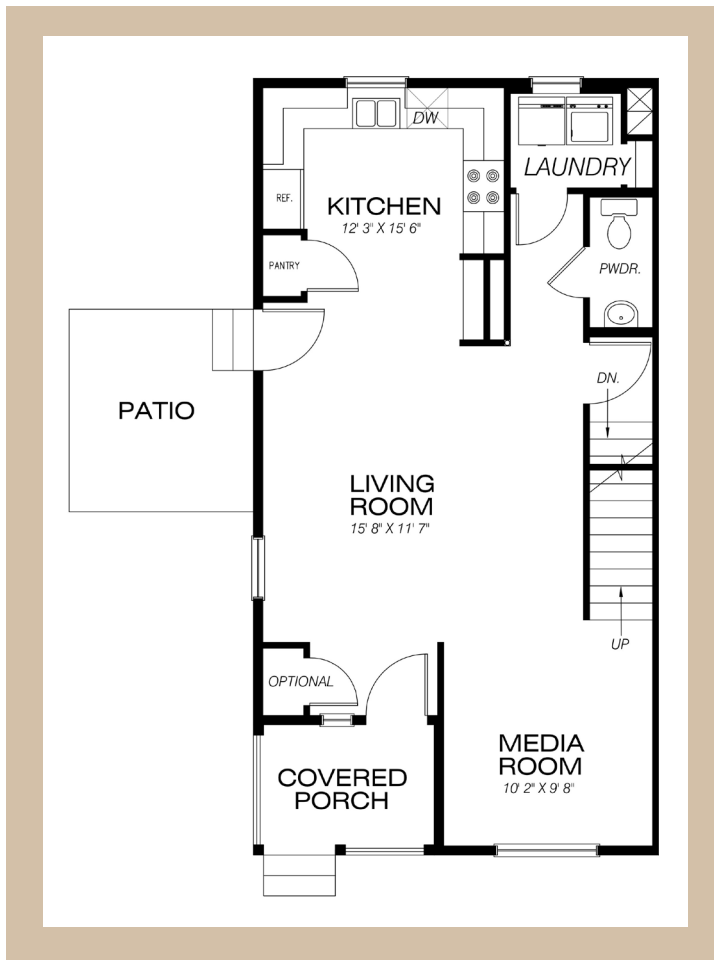

PALOMINO RANCH

LIVE AT THE CENTER OF MODERN CONVENIENCES & ENTERTAINMENT!

The Low 400's!

*Scan for
More Details!*

PALOMINO RANCH POINT COLORADO SPRINGS 80922

9 Move-in Ready Homes!

- Owners Retreat on Upper Level
- 2 & 3 Bedrooms Units w/Office on Main Level
- Laundry on Main Level
- Granite Countertops
- Aristokraft Cabinets
- Unfinished Basements
- Interest Rate Buy Down
- No Closing Costs
- Owning is Cheaper than Renting!

Jim Stiltner
Owner | Broker

719.964.3526
jim@masterbilt.com
palomino-townhomes.com

MASTERBILT
HOMES, INC.®

PALOMINO RANCH POINT

UNIT 1551 | FLOOR PLANS

Main Level

| 704 SQ. FT. |

Upper Level

3 BEDROOM | 759 SQ. FT.

2 Upper Level floor plans available!

Upper Level

2 BEDROOM | 759 SQ. FT.

Basement

| 704 SQ. FT. |

Call for More Details!

Jim Stiltner | 719-964-3526