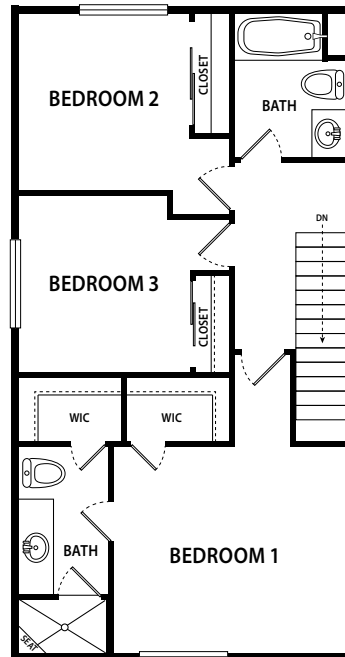

Jim Stiltner
Owner | Broker

719.964.3526
jim@masterbilt.com
palomino-townhomes.com

MASTERBILT
HOMES, INC.®

PALOMINO RANCH POINT

UNIT 1551 | FLOOR PLANS

Main Level

| 704 SQ. FT. |

Upper Level

3 BEDROOM | 759 SQ. FT.

2 Upper Level floor plans available!

Upper Level

2 BEDROOM | 759 SQ. FT.

Basement

| 704 SQ. FT. |

Call for More Details!

Jim Stiltner | 719-964-3526