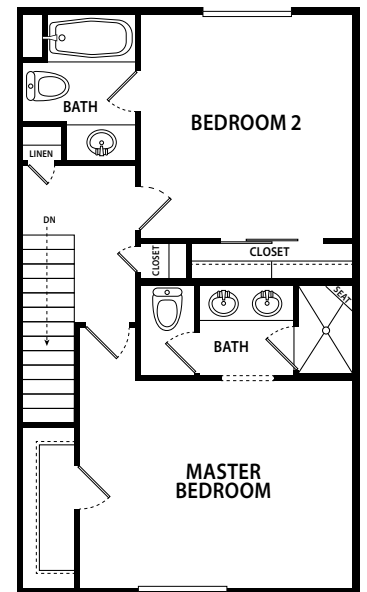

Jim Stiltner
Owner | Broker

719.964.3526
jim@masterbilt.com
palomino-townhomes.com

MASTERBILT
HOMES, INC.®

PALOMINO RANCH POINT

UNIT 1551 | FLOOR PLANS

Main Level

| 704 SQ. FT. |

Upper Level

3 BEDROOM | 759 SQ. FT.

2 Upper Level floor plans available!

Upper Level

2 BEDROOM | 759 SQ. FT.

Basement

| 704 SQ. FT. |

Call for More Details!

Jim Stiltner | 719-964-3526