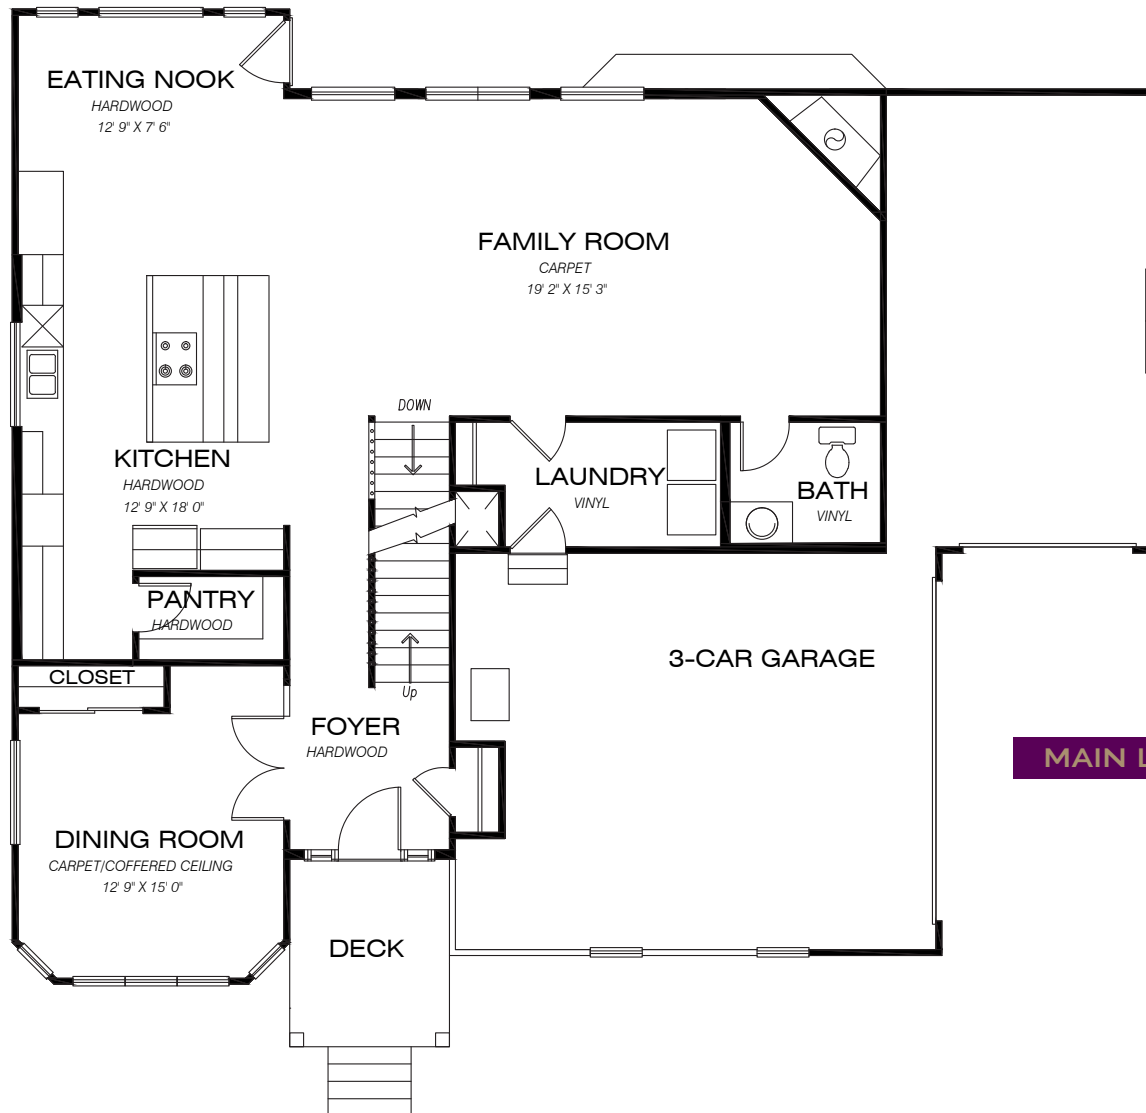

Main Level: 1,401 sq. ft.  
 Upper Level: 1,177 sq. ft.  
 Finished Basement: 876 sq. ft.  
 Unfinished Basement: 440 sq. ft.  
**TOTAL Square Feet:** 3,897 sq. ft.

**MAIN LEVEL**

Designs are not exact and are artist renditions. All plans are subject to change without notice. See back for more floorplans. ▶

# 2-STORY