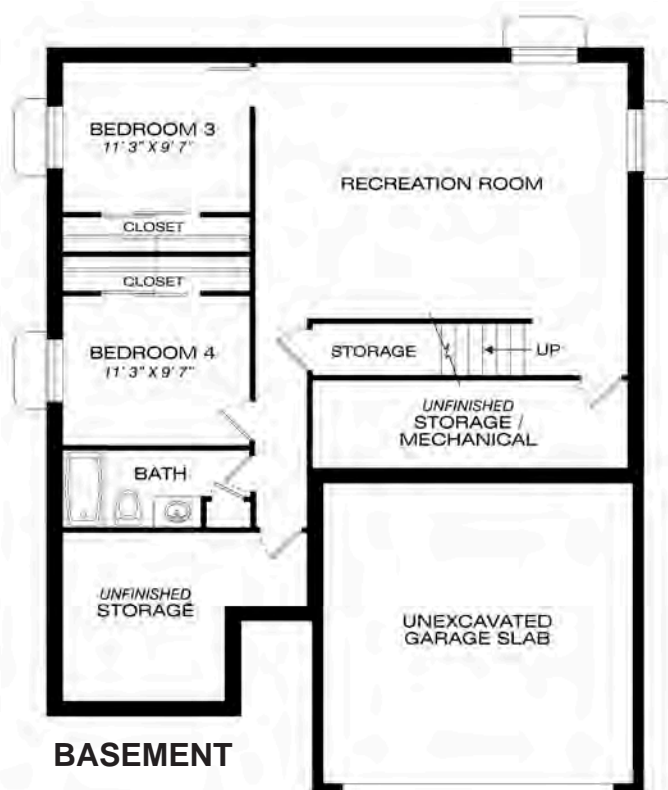

The Tranquility

Plan 1304

Main Level: 1,224 s.f.
 Unfinished Basement: 1,124 s.f.
TOTAL: 2,348 s.f.

www.masterbilt.com
 719-481-1129