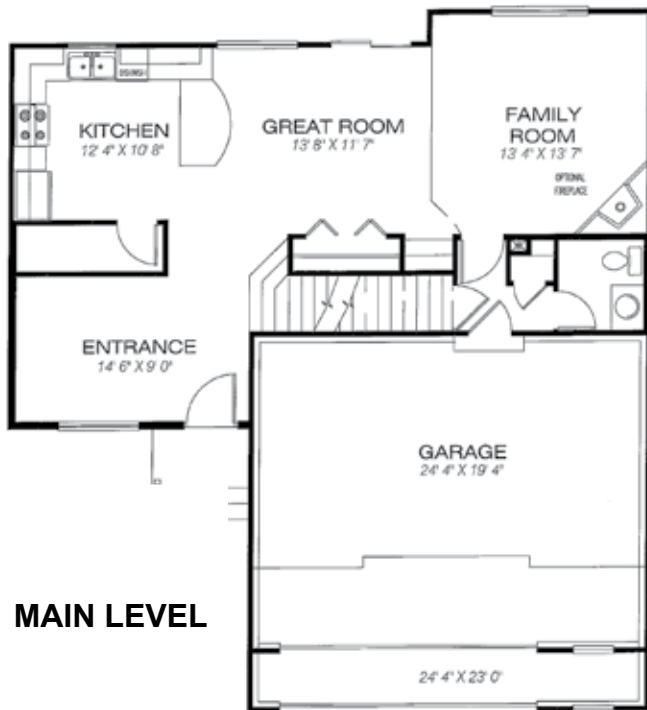

UPPER LEVEL

MAIN LEVEL

BASEMENT

The Enchantment *Plan 1502*

Main Level: 802 sqft
 Optional Basement: 765 sqft
 Upper Level: 1,161 sqft
TOTAL: 2,728 sqft

INCLUDED FEATURES:

- Front Yard Landscaping
- Stucco Exterior
- Granite Kitchen Counters
- 4 Bedroom
- 3 Bath
- Unfinished Basement
- 2 Car Garage