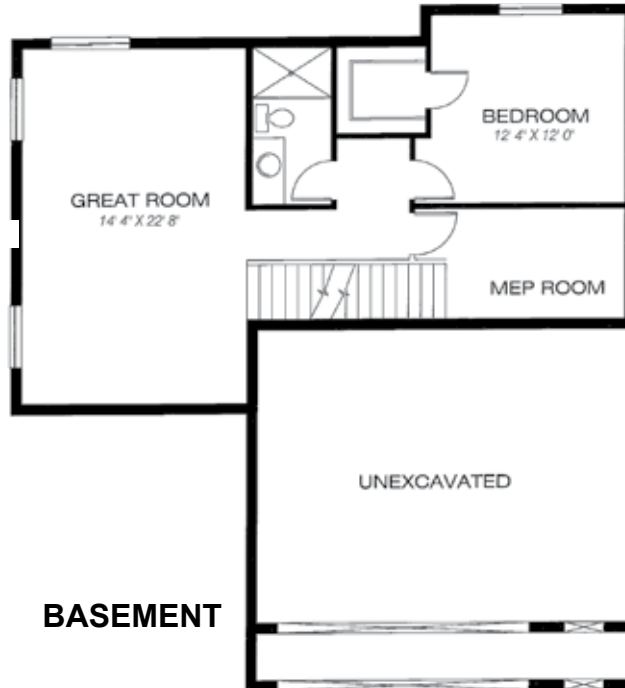

UPPER LEVEL

MAIN LEVEL

BASEMENT

The Enchantment *Plan 1502*

Main Level: 802 sqft
 Optional Basement: 765 sqft
 Upper Level: 1,161 sqft
TOTAL: 2,728 sqft

INCLUDED FEATURES:

- Front Yard Landscaping
- Stucco Exterior
- Granite Kitchen Counters
- 4 Bedroom
- 3 Bath
- Unfinished Basement
- 2 Car Garage